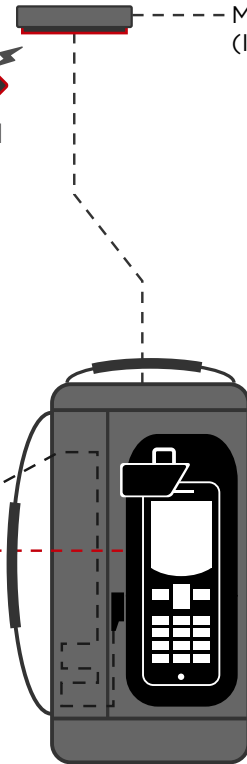

# SYSTEM SETUP

**clear 360° view  
to sky/horizon**

Attach to metal ground plane for best results -  
i.e. automobile,  
corrugated roofing, etc

 Magnetic mount, dual mode  
(IRID/GPS) antenna

6V, 1.5A

Use Iridium supplied 6V  
or 9575 wall charger  
**-charge dock for 5 hours  
for full charge**

## Rapid Deployment

1. Uncoil and place antenna with view of Iridium satellite constellation/clear sky view
2. With the phone docked, press the Power button on the top of the 9575 phone to power up both phone and dock.
3. Connect Iridium supplied charger to charge both dock and Iridium 9575 phone - fully charged dock battery provides approx. 15 hours of service.
4. In PTT mode the indicator light will go **GREEN** when dock and Iridium handset are connected, and **AMBER** in standard mode.